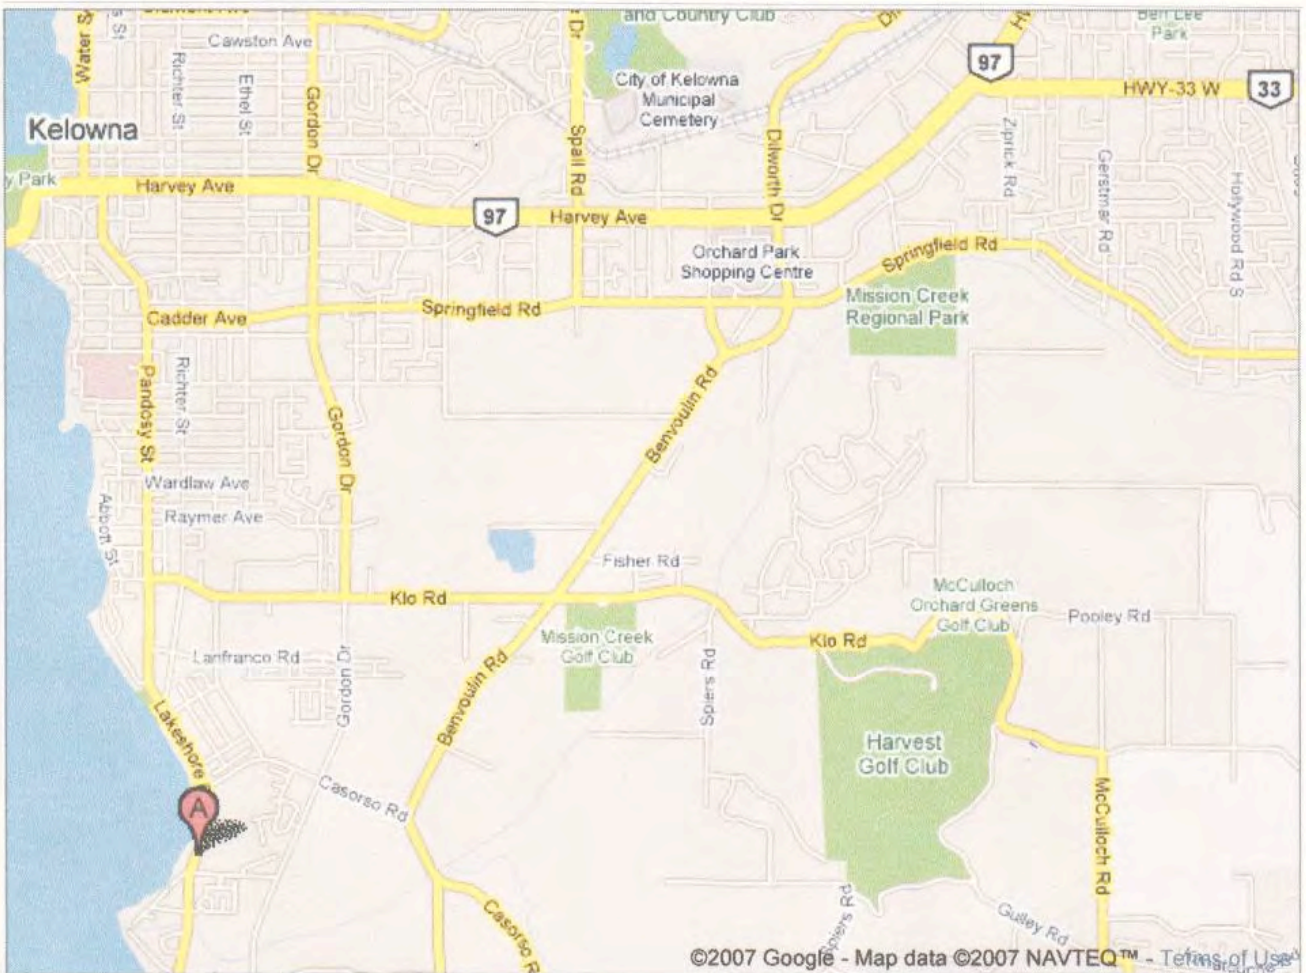

### RESORT LOCATION & DIRECTIONS

- Manteo Resort- 3762 Lakeshore Rd, Kelowna B.C. VIW 3L4, Phone: (250) 860 – 1031
- From North of Kelowna or Highway 33: Travel south on Hwy 97 (Harvey), turn left on Gordon Drive, then right on KLO Road and left on Lakeshore Rd (Pandosy St.). Manteo Resort is just beyond Gyro and Rotary Beaches on the right.
- Distance from the Kelowna Airport: approximately 20km (25min).
- From South of Kelowna: Turn right on Pandosy St. after you cross the bridge. Pandosy St. turns into Lakeshore Rd. Go past Mission Park Shopping Center and Gyro Beach. Manteo Resort is just beyond Rotary Beach on the right (Travel time: approx. 10 min.).
- For more details, see the map below or visit Google Map or MapQuest.