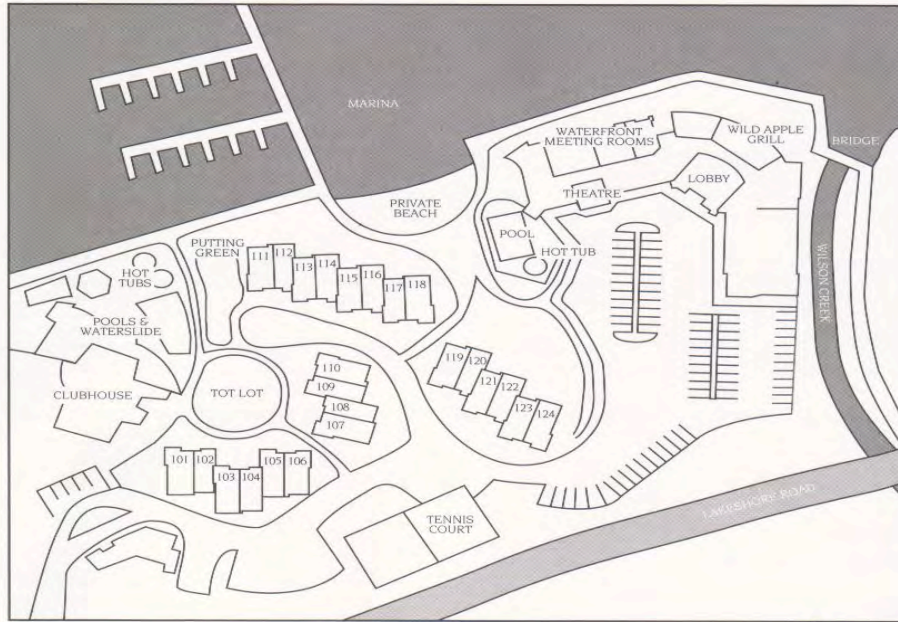

### RESORT LOCATION & DIRECTIONS

- Manteo Resort- 3762 Lakeshore Rd, Kelowna B.C. VIW 3L4, Phone: (250) 860 – 1031
- From North of Kelowna or Highway 33: Travel south on Hwy 97 (Harvey), turn left on Gordon Drive, then right on KLO Road and left on Lakeshore Rd (Pandosy St.). Manteo Resort is just beyond Gyro and Rotary Beaches on the right.
- Distance from the Kelowna Airport: approximately 20km (25min).
- From South of Kelowna: Turn right on Pandosy St. after you cross the bridge. Pandosy St. turns into Lakeshore Rd. Go past Mission Park Shopping Center and Gyro Beach. Manteo Resort is just beyond Rotary Beach on the right (Travel time: approx. 10 min.).
- For more details, see the map below or visit Google Map or MapQuest.

MANTEO SITE PLAN

site plan

**WATERFRONT HOTEL WITH RESTAURANT AND MEETING ROOMS**

- Superbly decorated suites and guestrooms
- Waterfront dining at the Wild Apple Grill
- 2,700 sq. ft. of waterfront meeting/ reception space with outdoor patios
- Lakeview boardrooms
- Movie theatre

**HERE'S WHAT AWAITS YOU AT MANTEO**

- Two & three bedroom luxury villas
- Beach/marina/watersports
- Indoor & outdoor pools
- Indoor & outdoor hot tubs
- Clubhouse with gym
- Lounge with big screen & pool table
- Steam & sauna
- Tennis court
- Putting green
- Walking path & boardwalk
- Kidz Klub
- Kids waterpark & waterslide